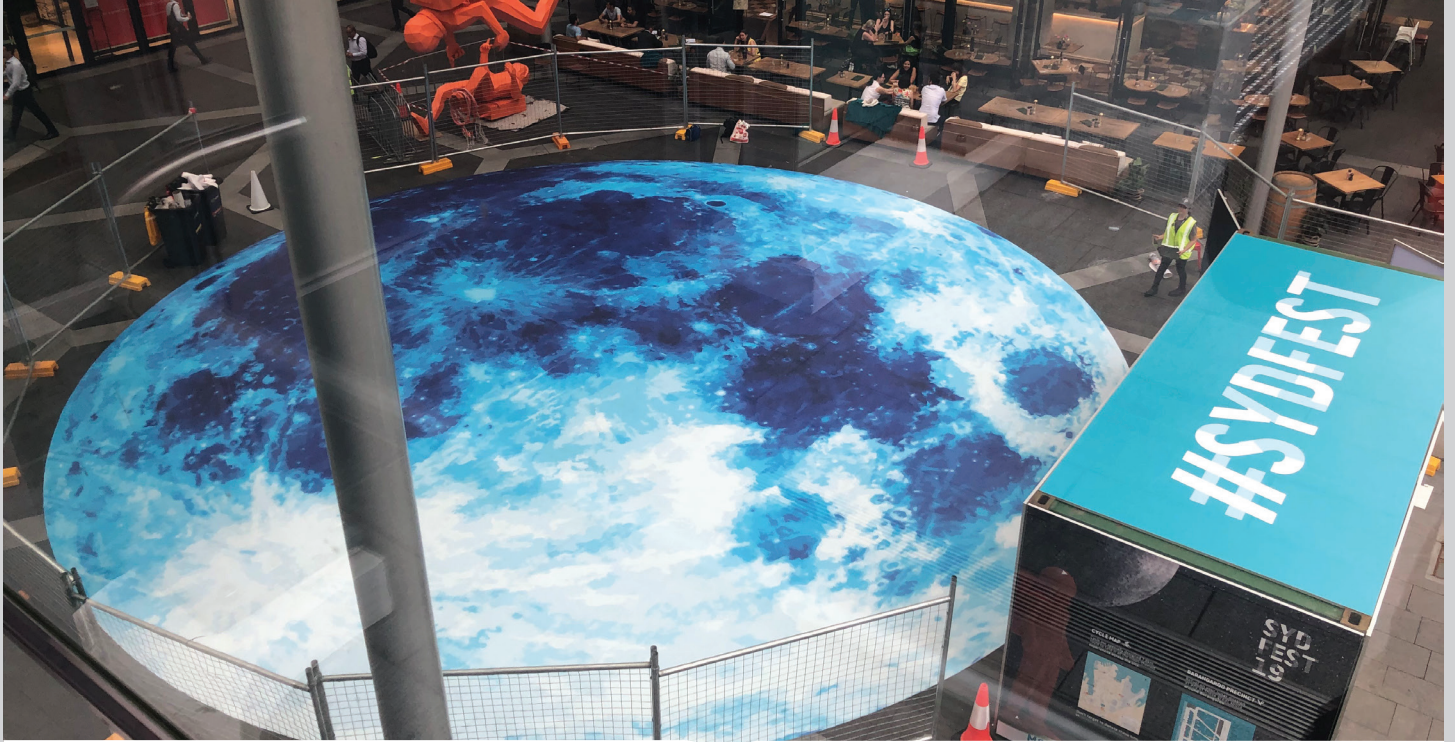

TexWalk[®]

The multi-surface solution for social distancing floor decals

TexWalk[®] The multi-surface floor decal solution

Carpet

Tiles

Pavers

Asphalt

TexWalk[®] The multi-surface floor decal solution

What you get...

Suitable for almost every surface indoors & outdoors*

Built-in textured non-slip surface eliminates overlamination so super fast to produce

R12 CSIRO non slip certification means every stays safe